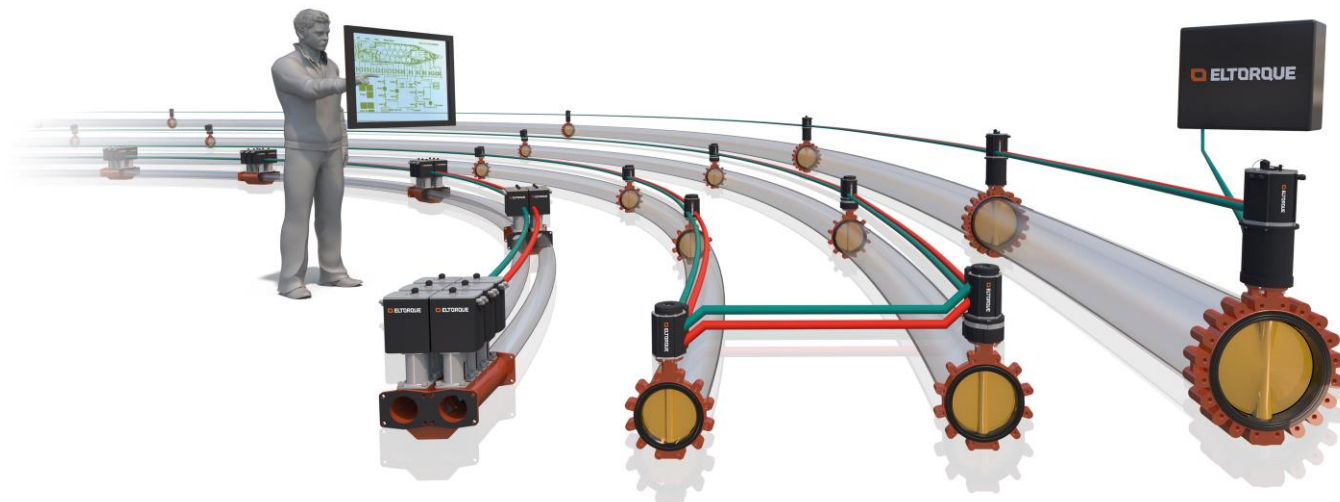

Bruk av varemerket
Eltorque

Picture from 2008

Rollup from 2008

Marketmaterial from 2012

Illustration from 2014

Marketmaterial from 2014

The advertisement features a central image of several Eltorque actuators connected by purple hoses. The background is a light blue and white pattern of overlapping circles. The Eltorque logo and tagline are at the top, followed by three paragraphs of text. Contact information for three regional offices is listed at the bottom.

ELTORQUE
LIFELONG INTELLIGENT CONTROL

Eltorque develops and manufactures electric actuators and flow control systems for the international shipbuilding industry and for the onshore market.

Eltorque offers a 100% maintenance free actuator, specially designed for ship- and offshore installations. Through a radical idea and intensive effort, Eltorque has been able to introduce the world's finest mass produced electrical actuator.

Eltorque offers a high level of precision in the control of valves. Excellent controlling possibilities, low cost of installation and operation, and no need of maintenance make Eltorque the future solution.